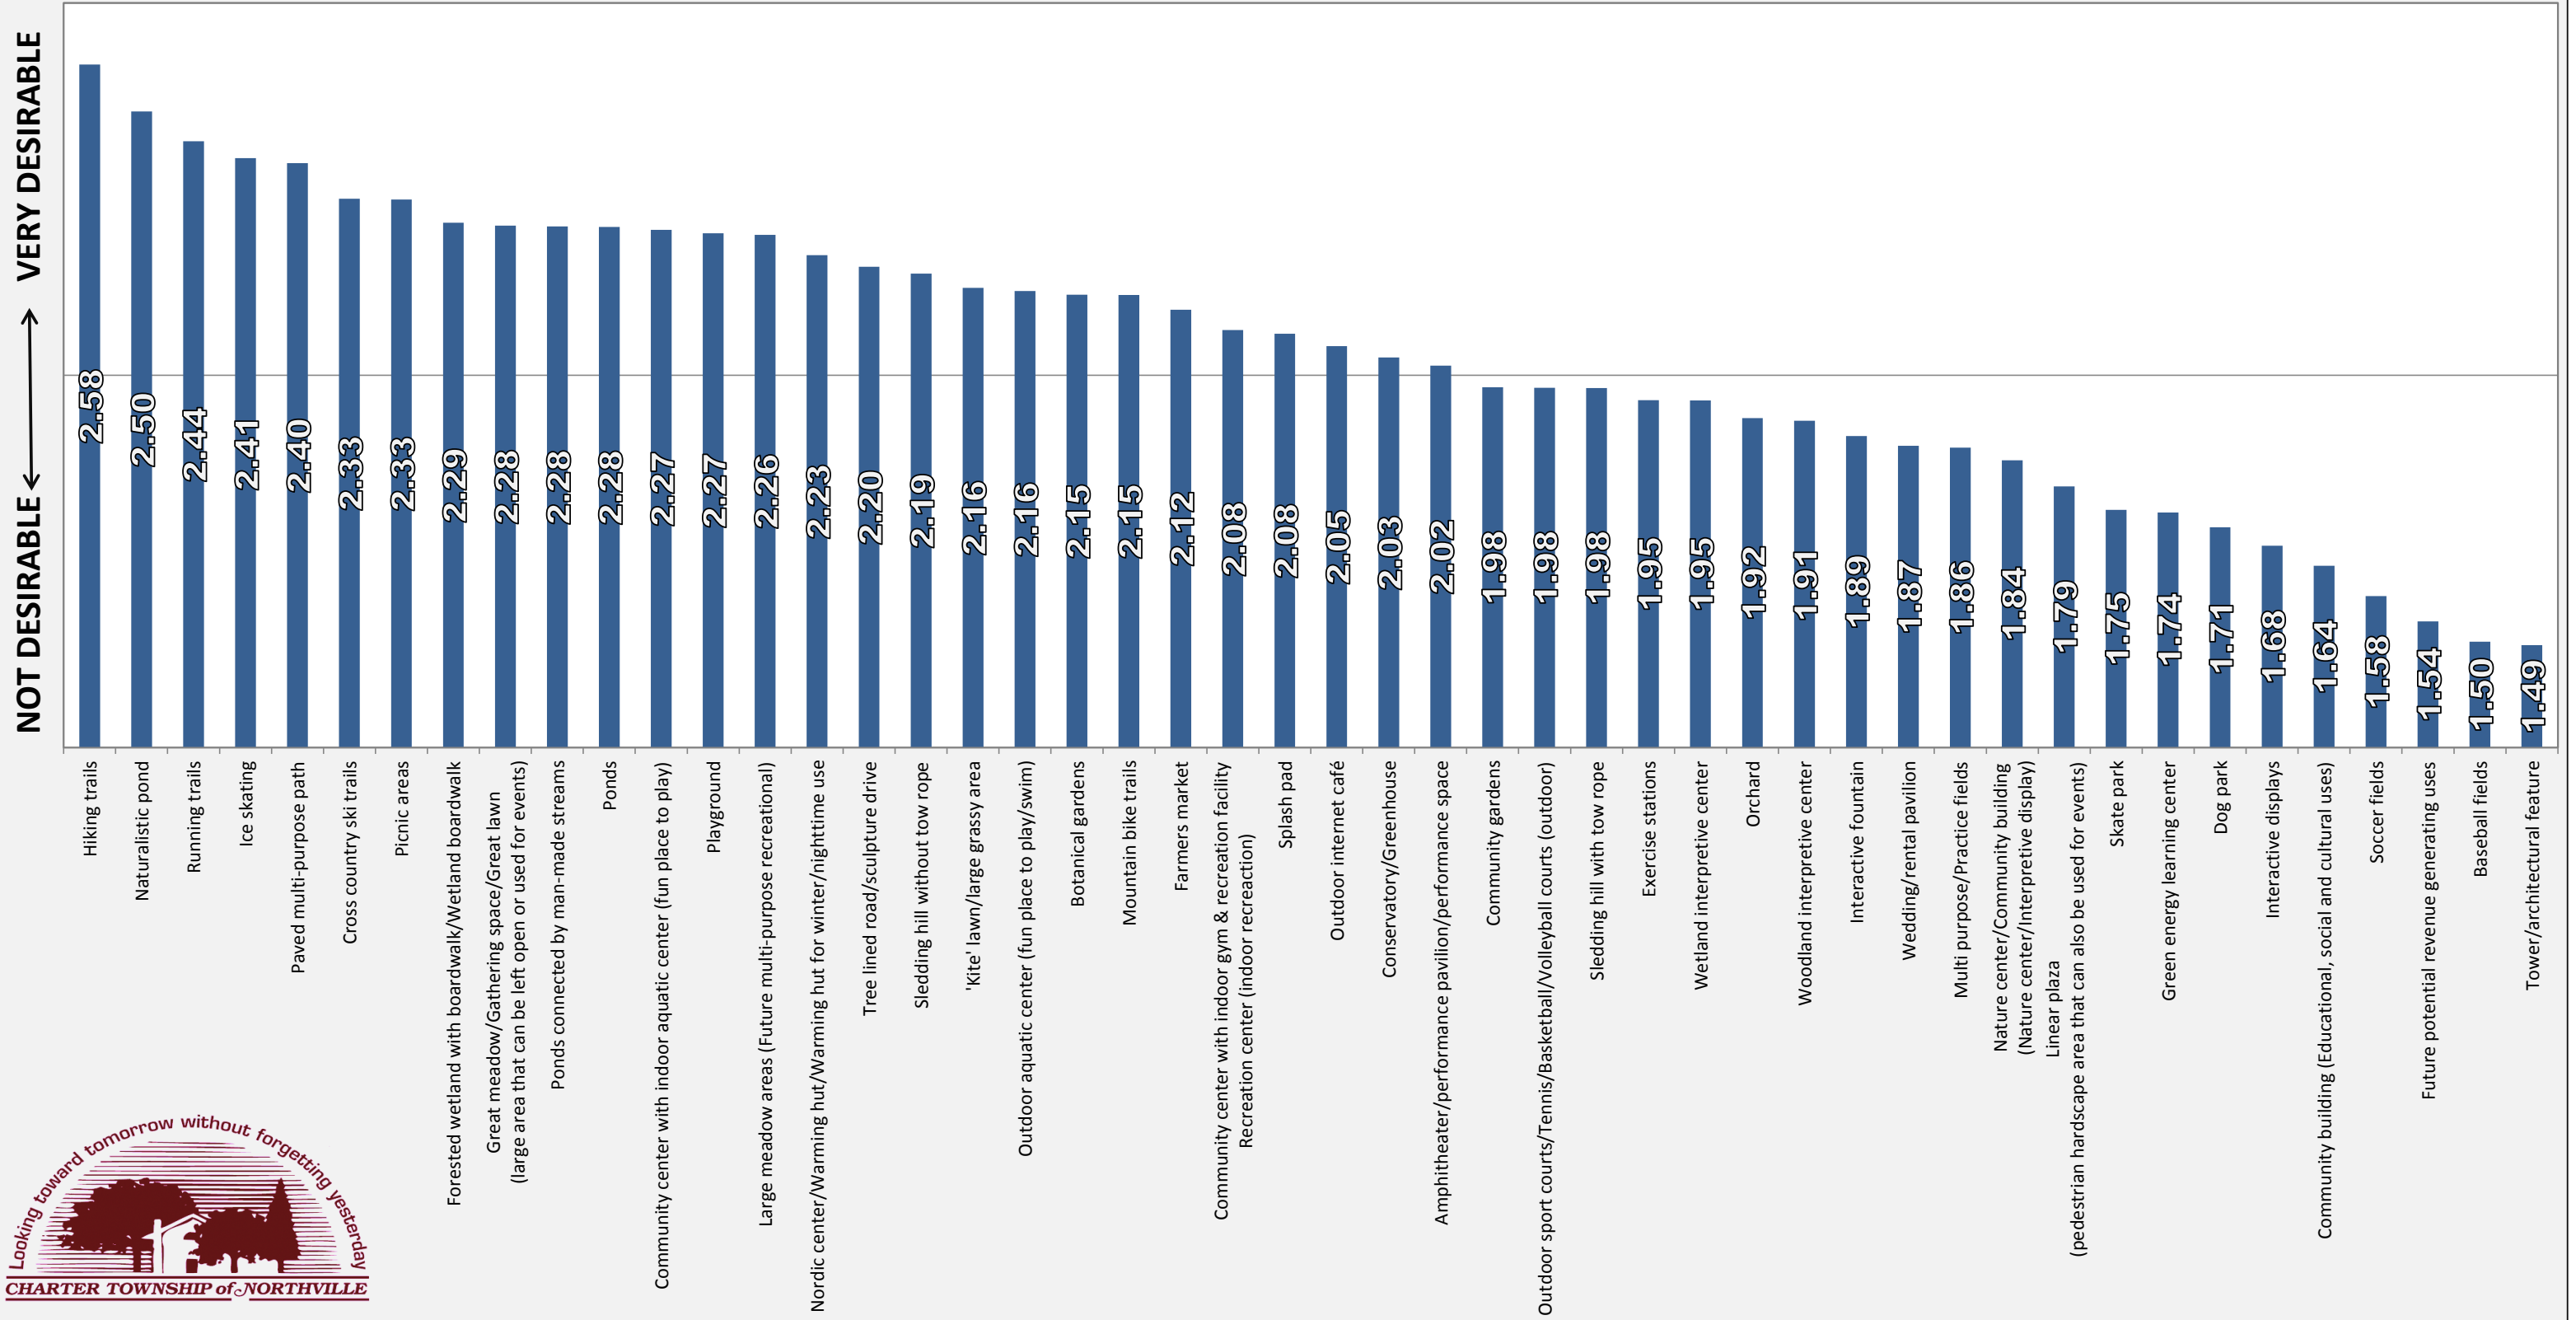

7 Mile Road Property Master Plan - Overall Concept Plan Feedback Results

This chart combines all the uses shown on the four concept plans and identifies their overall ranking. A point value was assigned to each response: very desirable = 3, desirable = 2 and not desirable = 1. There were some uses that were featured on multiple concept plans. The overall ranking is based on an average score. Average scores range from 1 (least desirable) to 3 (most desirable).

Average Score = [Total Points for the use] / [Number of votes of that use].