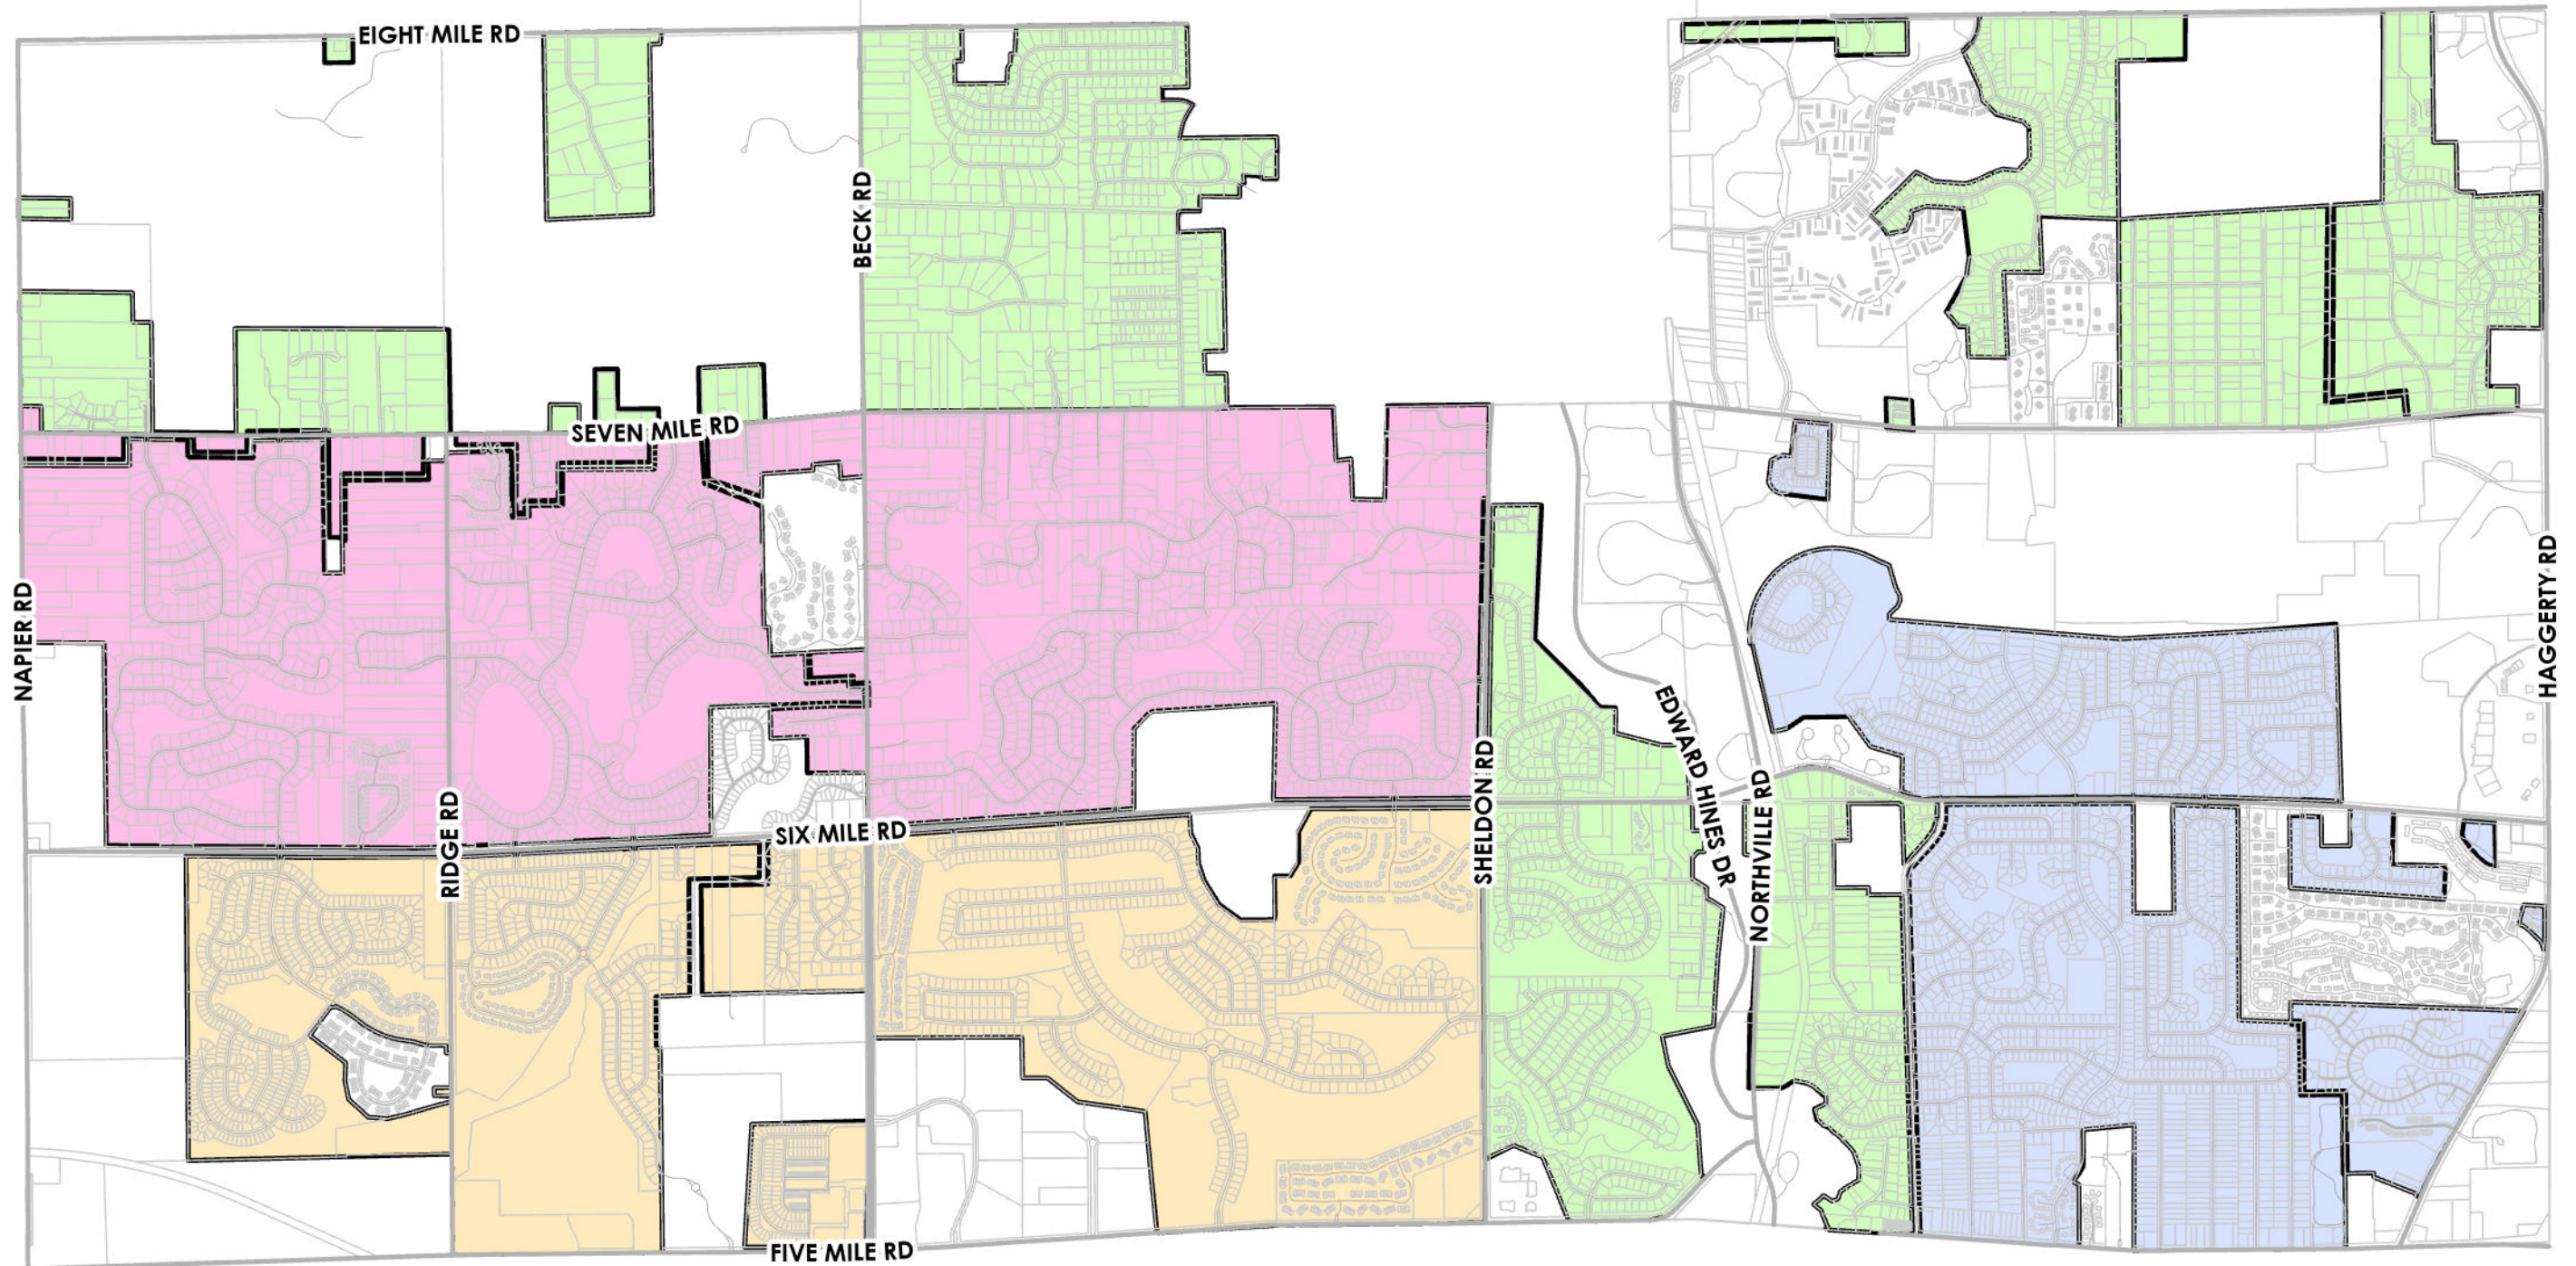

# REFUSE PICK UP SCHEDULE NORTHVILLE TOWNSHIP, MICHIGAN

## Refuse Pick Up Schedule by Day

- Monday
- Tuesday
- Wednesday
- Thursday

(586) 228-1200

PREPARED BY: CHARTER TOWNSHIP OF NORTHVILLE

Geographical data provides a spatial representation only. Northville Township does not assume any damages or liabilities due to accuracy, availability, use or misuse of the information provided.