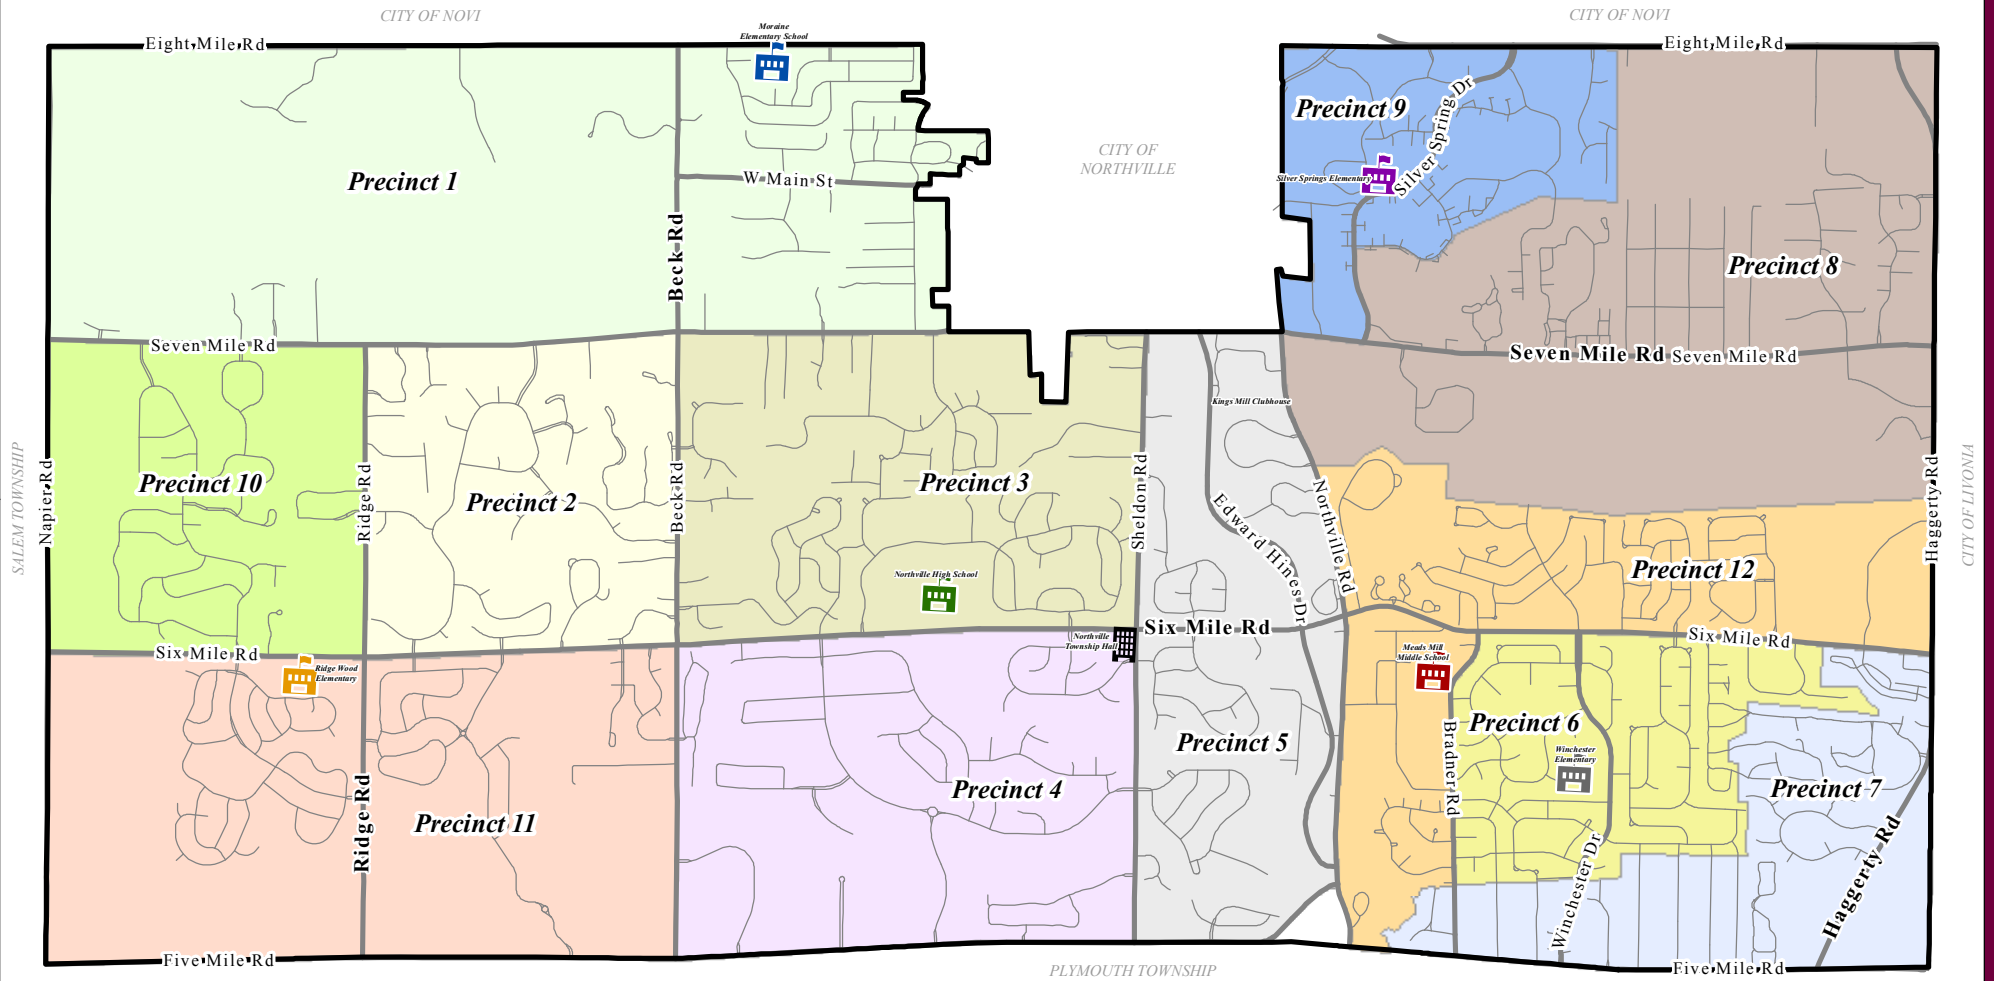

CHARTER TOWNSHIP OF NORTHVILLE

VOTING PRECINCTS

Legend

- Moraine Elementary School - Precincts 1 and 2
- Meads Mill Middle School - Precincts 7 and 12
- Northville High School - Precincts 3 and 4
- Silver Springs Elementary - Precincts 8 and 9
- Winchester Elementary - Precincts 6
- Ridge Wood Elementary - Precincts 10 and 11
- Township Hall - Precinct 5