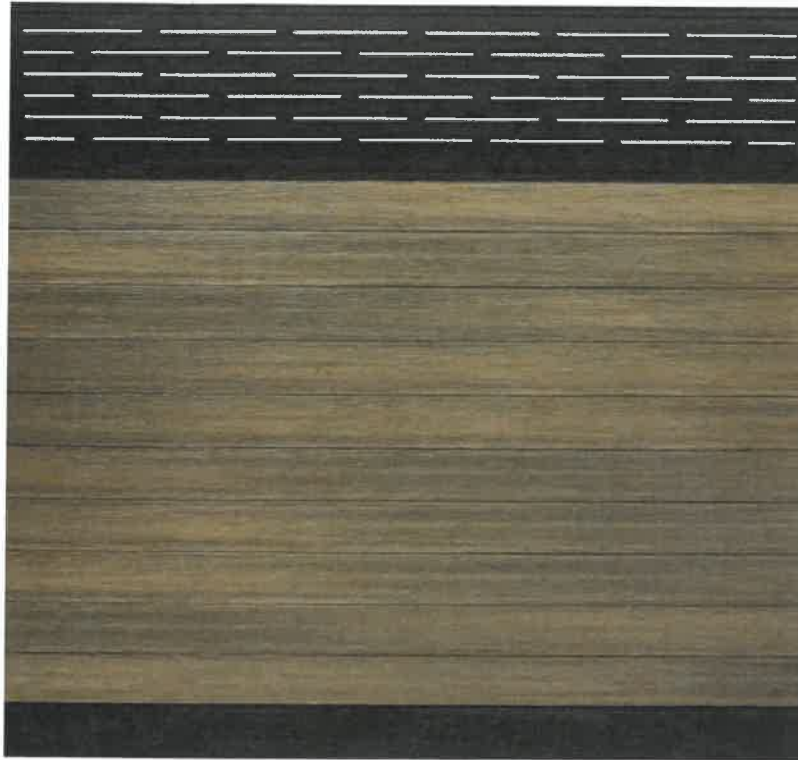

You're shopping
Southfield
OPEN until 10 pm

Delivering to
48076

Search

Cart | 0 items

Home / Lumber & Composites / Fencing / Composite Fencing / Composite Fence Panels

Internet #205618118 Model #EF 03401 Store SKU #1001070760

Veranda

89

Euro Style 6 ft. H x 6 ft. W Lattice Top King Cedar Aluminum/Composite Horizontal Fence Section

★★★★★ (13) Questions & Answers (52)

Live Chat
 Feedback

RECEIVED

AUG 23 2022

CHARTER TWP OF NORTHVILLE
BUILDING DEPARTMENT