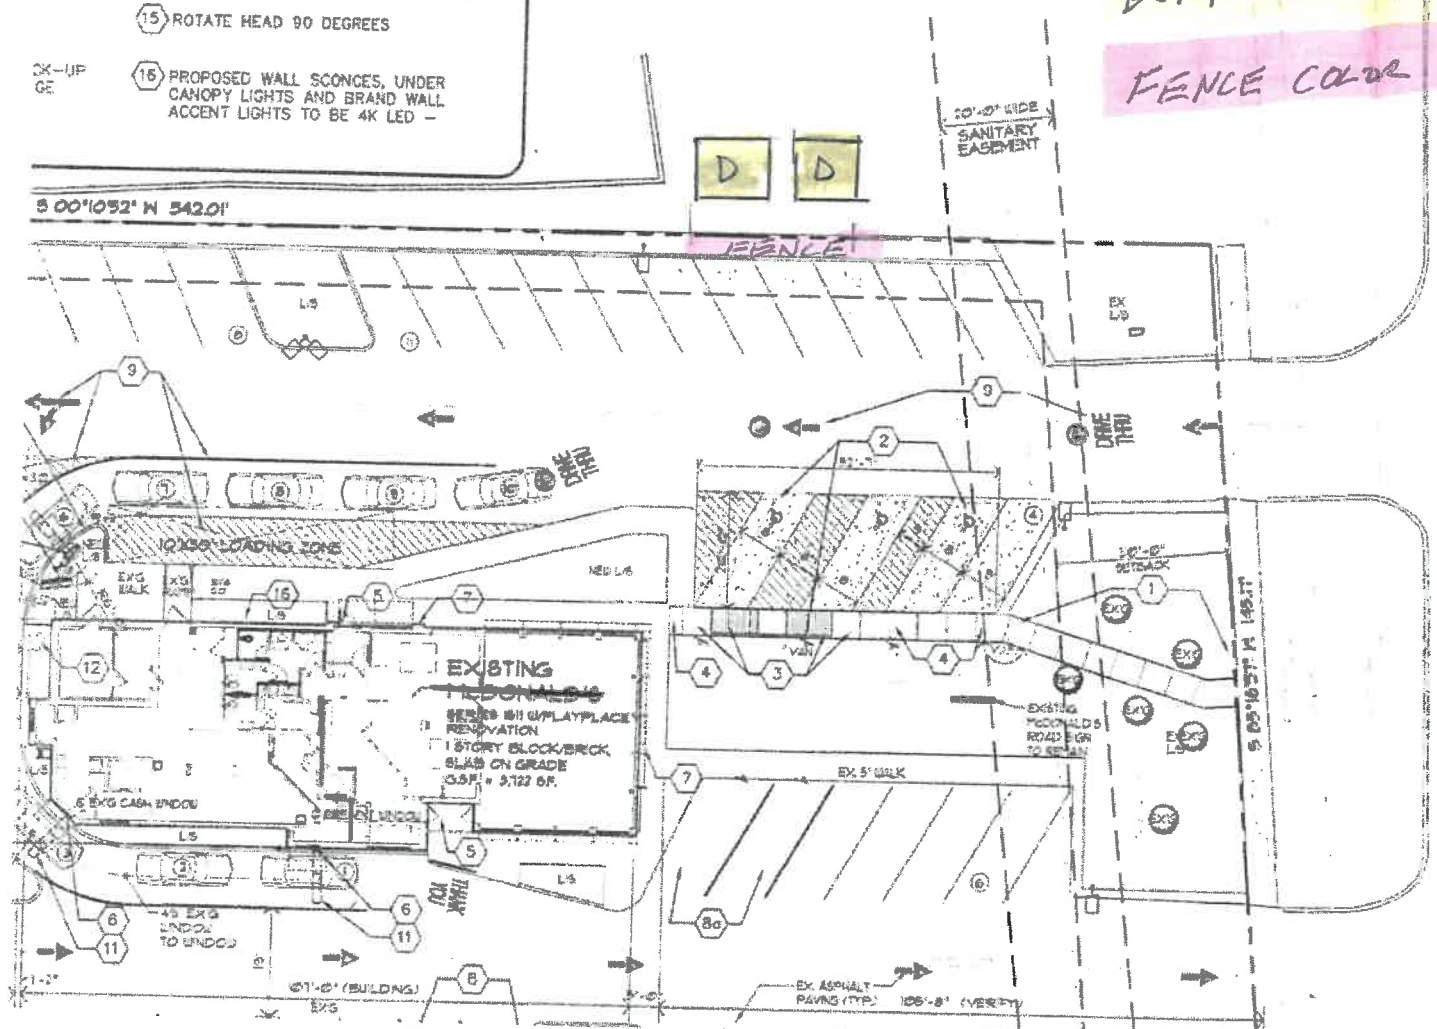

- NS  
ERIOR
- RD  
GE
- OK-UP  
GE
- 14) PROVIDE NEW CONC. CURB AND LANDSCAPING FOR NEW DRIVE-THRU LAYOUT AND EQUIPMENT.
  - 15) ROTATE HEAD 90 DEGREES
  - 16) PROPOSED WALL SCONGES, UNDER CANOPY LIGHTS AND BRAND WALL ACCENT LIGHTS TO BE 4K LED -

**KEY**  
**DUMPSTER COLOR**  
**FENCE COLOR**

**RECEIVED**  
**AUG 23 2022**  
 CHARTER TWP OF NORTHVILLE  
 BUILDING DEPARTMENT

You're shopping  
Southfield   
OPEN until 10 pm

Delivering to  
48076

Search

Cart | 0 items

Home / Lumber & Composites / Fencing / Composite Fencing / Composite Fence Panels

Internet #205618118 Model #EF 03401 Store SKU #1001070760

Veranda

89

### Euro Style 6 ft. H x 6 ft. W Lattice Top King Cedar Aluminum/Composite Horizontal Fence Section

★★★★★ (13) Questions & Answers (52)

Live Chat  
 Feedback

RECEIVED

AUG 23 2022

CHARTER TWP OF NORTHVILLE  
BUILDING DEPARTMENT