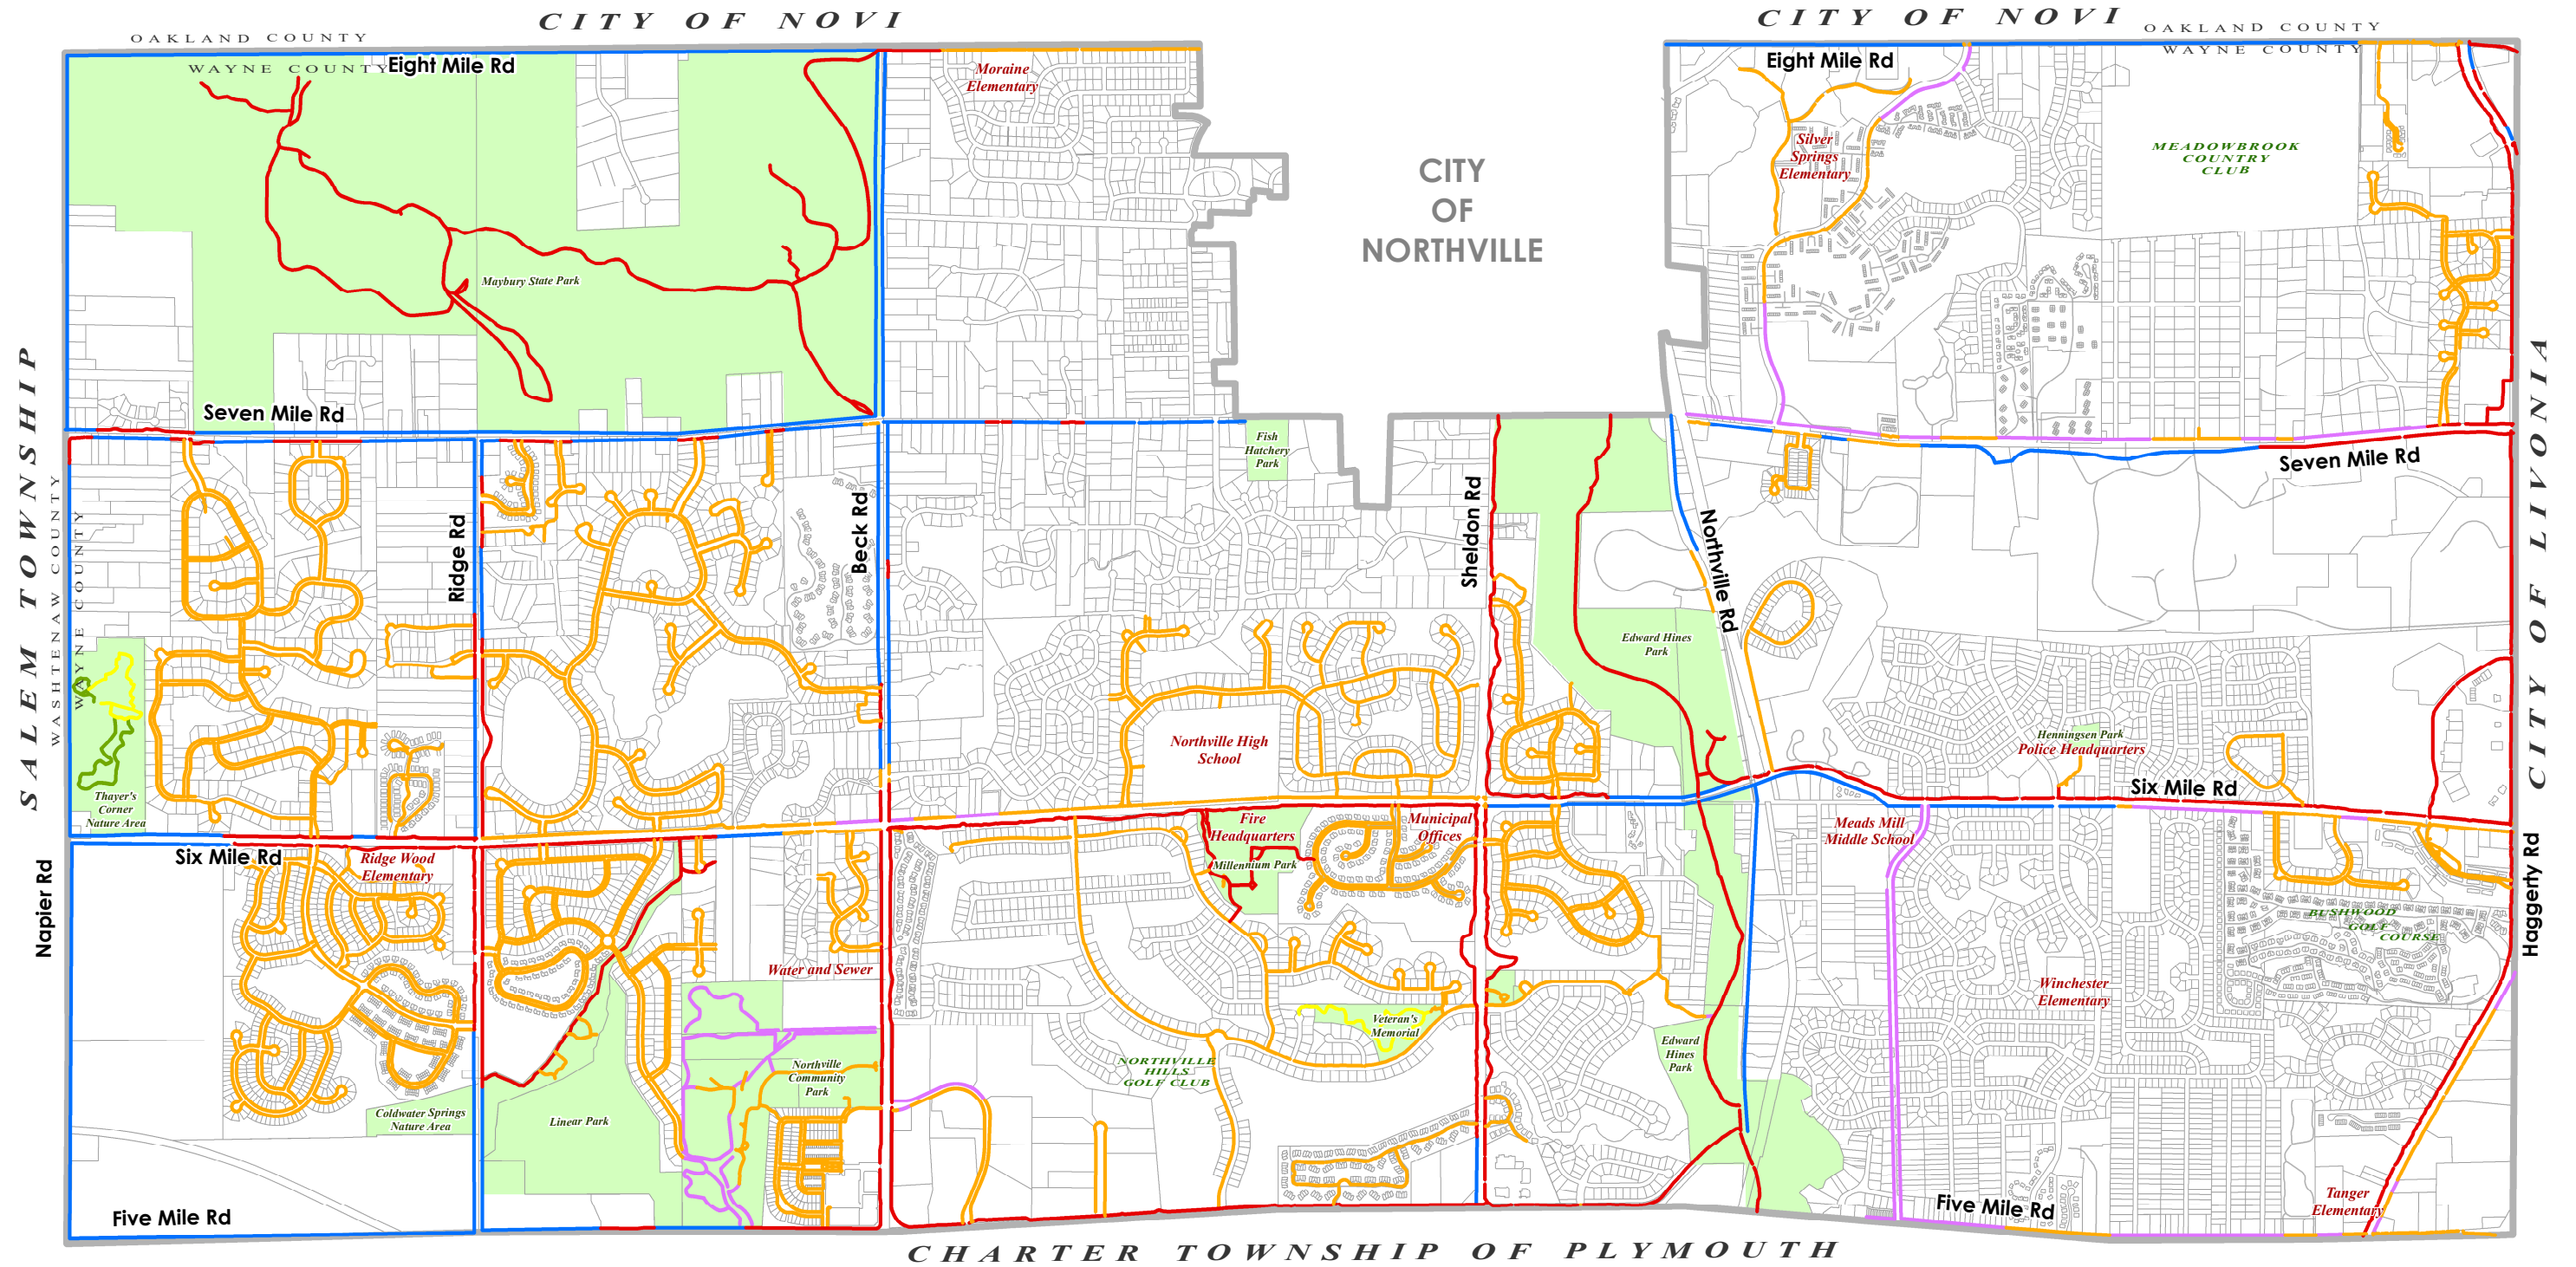

CHARTER TOWNSHIP OF NORTHVILLE

EXISTING AND PROPOSED PATHWAYS

- Existing 5' Pathway
- Existing 8' - 10' Pathway
- Existing Woodchip Pathway
- Proposed 5' Pathway
- Proposed 10' Pathway
- Proposed Woodchip Pathway

Geographical data provides a spatial representation only. Northville Township does not assume any damages or liabilities due to the accuracy, availability, use or misuse of the information provided.

PUBLICATION DATE: JANUARY 29, 2022